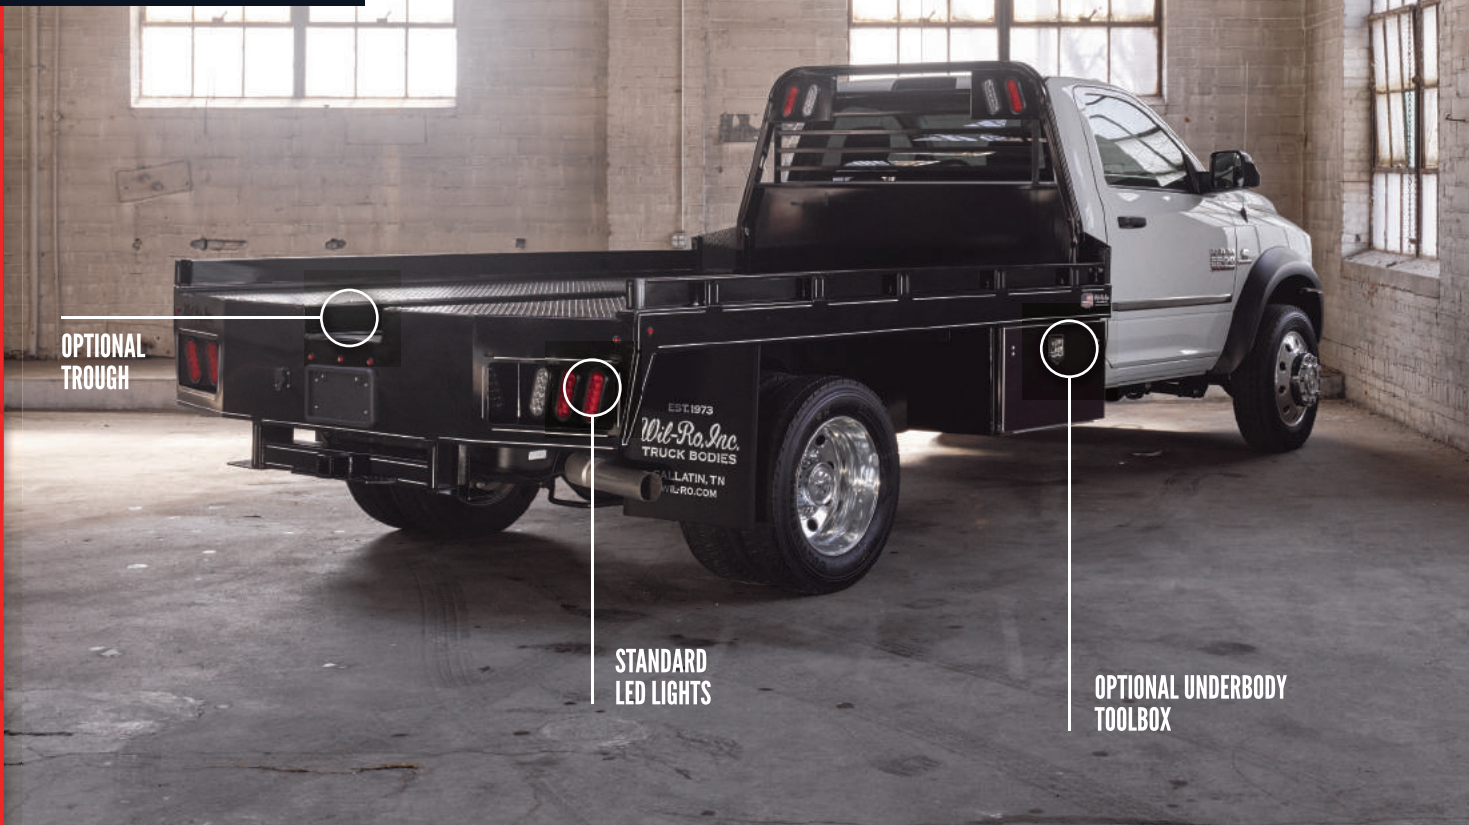

EST. 1973

Wil-Ro, Inc.
TRUCK BODIES

STANDARD HAULER

UTILITY HAULER

SKIRTED HAULER

FLATBED HAULER

HAULER SERIES

OPTIONAL TROUGH

STANDARD LED LIGHTS

OPTIONAL UNDERBODY TOOLBOX

FLATBED HAULER TRUCK BODY

Body Features

- Available in Multiple Lengths and Widths to Fit Almost any Make and Model of Truck
- Gooseneck Ball with Flip Over Door
- Standard LED Lights
- 2" Receiver Hitch

Options

- 4" Sides
- Rear Gate
- Additional 7-Pole Light Plug in Gooseneck Box
- B&W Turnover Ball
- Available with 16" Trough

CRAFTED IN AMERICA SINCE 1973

Wil-Ro, Inc. manufactures high-quality truck bodies for landscaping, hauling, construction, equipment distribution, farming and more. Our bodies come in standard models as well as custom configurations. Our skilled fabricators use time-honored manufacturing processes to build the strongest, longest-lasting truck bed you will own.